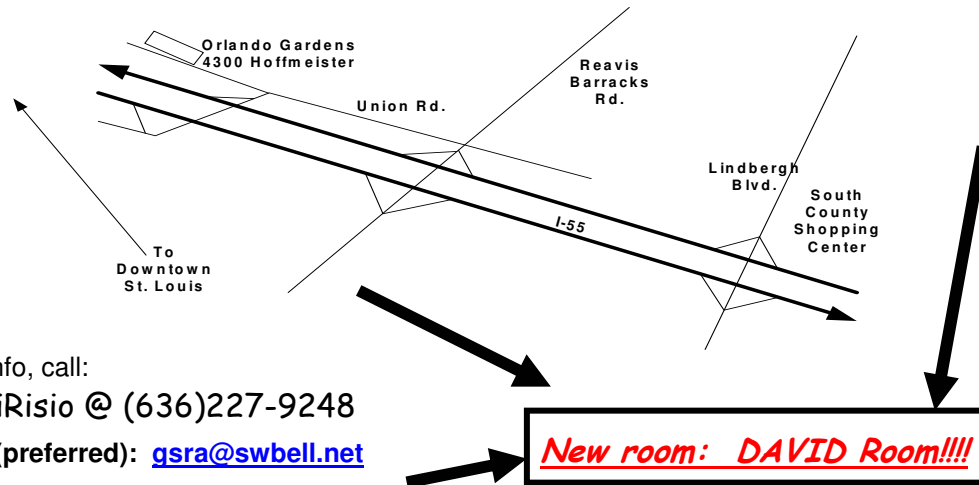

Dealers from across the country and around the world attend this show.

Working Layouts YOU can race your car on will be in operation!

For more info, call:

Justin DiRisio @ (636)227-9248

Or E-mail (preferred): gsra@swbell.net

General Admission @ 9:00 AM - \$3.00 (kids under 6 free)
Early Bird's (Floor rights) Admission @ 8 AM - \$10.00
Show runs through 1:00 PM
Dealer Set-up @ 7:00 AM

8' Dealer tables \$30 (Admits Dealer Only) ←
SPECIAL: Buy 3 tables & get a 4th for FREE!!!
→ **All Helpers: \$10.00 each**